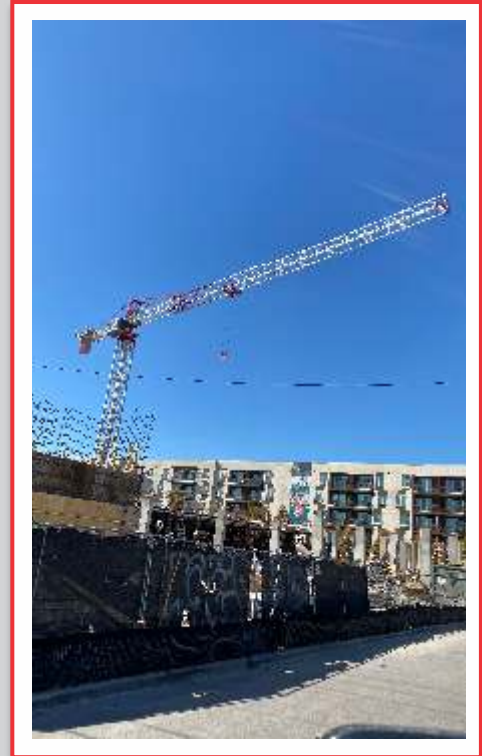

**MORITSCH RTT-330
LOW-TOP TOWER CRANE**

ADDITIONAL COMPONENTS	SPECIFICATIONS	AVAILABLE PACKAGE
TOWER(S): HD23-22.6, HD23-26.6	<p>Max Capacity 17,637 lbs - 35,637 lbs 2-Parts 4-Parts</p>	<p>MORITSCH RTT-330</p> <ul style="list-style-type: none"> • Complete unit • Counterweights • Turntable • Cabin • Counterdeck • Jib: 246 ft. • Tower Sections • Hoist unit • Trolley • Wire Rope <p>11 x 22.6 TOWER SECTIONS = 220'</p>
COLLARS TIES: AVAILABLE	<p>Capacity @ Max Jib Length 5,951 lbs - 5,290 lbs 2-Parts 4-Parts</p>	<p>Available - Now! In good condition</p> <p>Priced to sell!</p>
CLIMBERS: AVAILABLE	<p>Max Jib Length 246 ft</p>	<p>Location: Dallas, Fort Worth Area (Mansfield TX.)</p>
SPARE PARTS: AVAILABLE	<p>Max Freestanding Height 279 ft</p>	<p>Shipping: Available in the continental US</p>
*INQUIRE FOR MORE INFORMATION	<p>Scan or click for Spec-sheet</p> 	<p>Get all the details and a quote</p> <p>Contact us</p> <p>sales@lewiscraneandhoist.com</p> <p>or...</p>